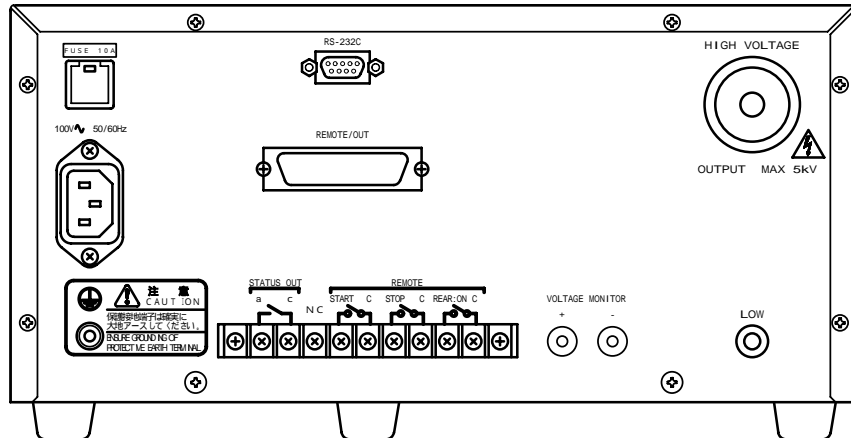

POWER SOURCE CODE

REAR

単位 : mm

TSURUGA Electric corporation . All rights reserved .

REVISED	DATE	Apr. 11. 2003	APPROVED BY	TITLE
	SCALE		CHECKED BY	W/I AUTO TESTER 8527
	DESIGNED BY		DRAWN BY	DRAWING No.
	TSURUGA ELECTRIC CORPORATION			FC-01205