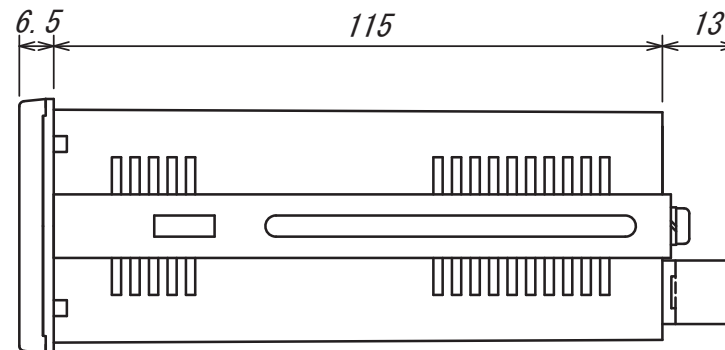

●データ出力付タイプ

パネルカット寸法: 92 × 45

単位: mm

TSURUGA ELECTRIC CORPORATION. All rights reserved.

REVISED	DATE	APPROVED BY	TITLE
		CHECKED BY	460A
		DRAWN BY	DRAWING No.
		TSURUGA ELECTRIC CORPORATION	FC-00738