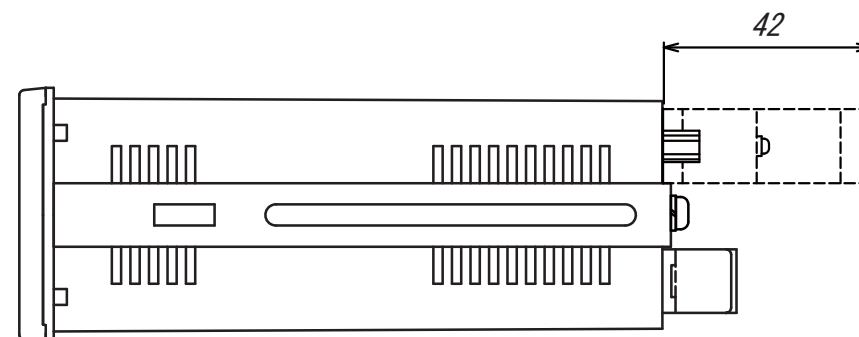

●データ出力付タイプ

パネルカット寸法: 92 × 45

単位: mm

TSURUGA ELECTRIC CORPORATION. All rights reserved.

REVISED	DATE	APPROVED BY	TITLE
		CHECKED BY	460A
		DRAWN BY	DRAWING No.
		TSURUGA ELECTRIC CORPORATION	FC-00738