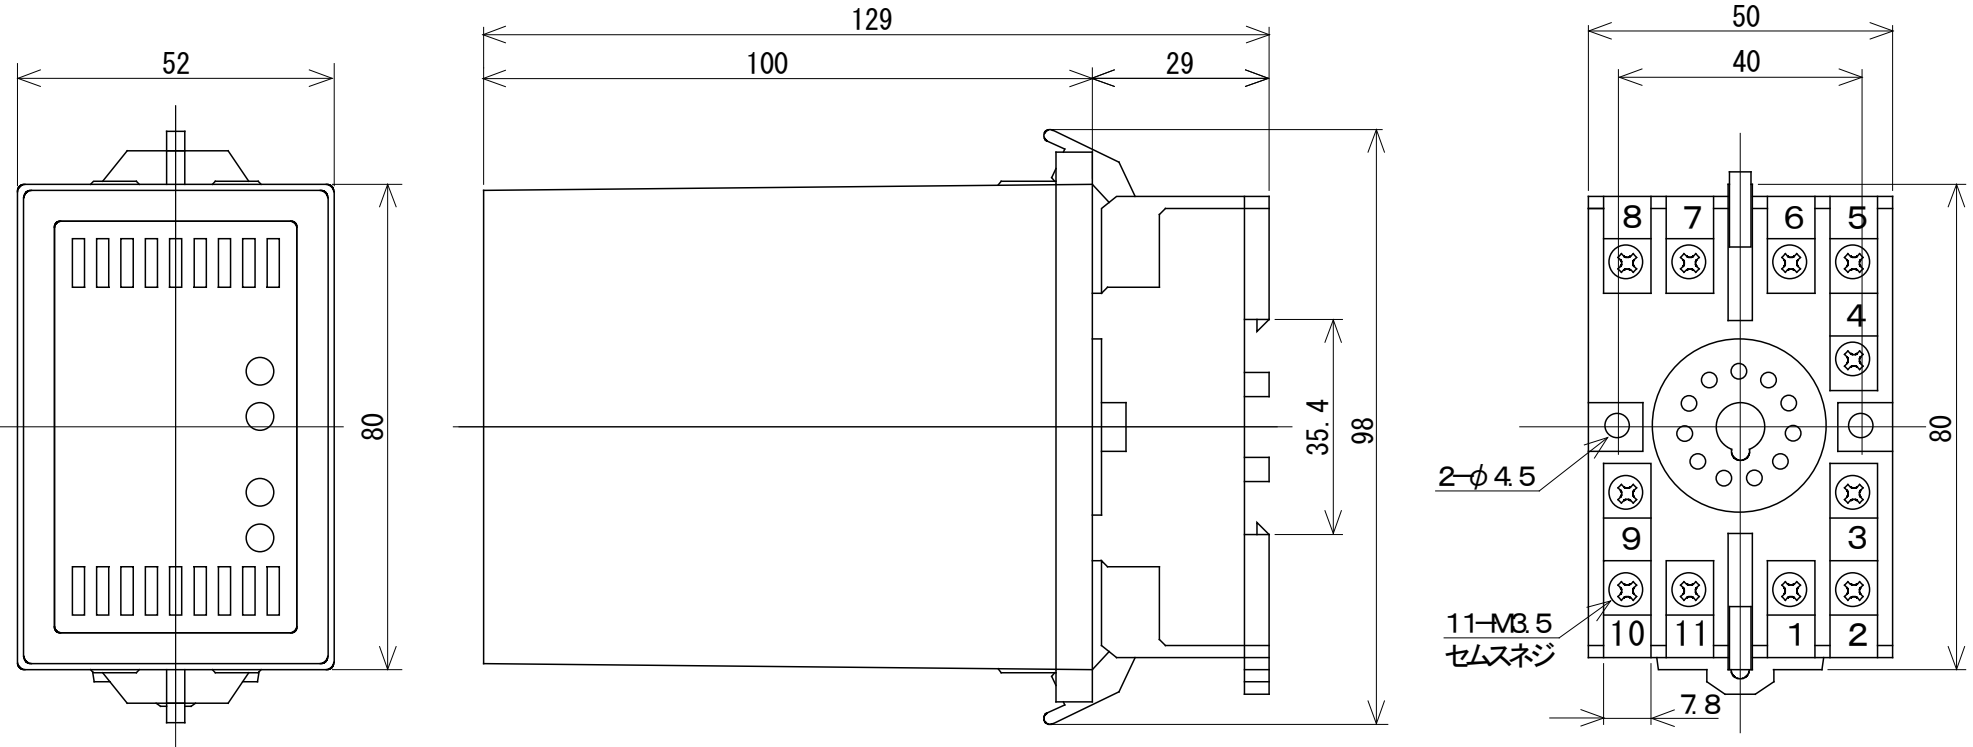

単位 : mm

TSURUGA ELECTRIC CORPORATION. All right reserved.

REVISED	DATE	APPROVED	TITLE
	SCALE	CHECKED	7672S
	DESIGNED	DRAWN	
	BY		BY
TSURUGA ELECTRIC CORPORATION			

単位 : mm

TSURUGA ELECTRIC CORPORATION. All right reserved.

REVISED	DATE	APPROVED	TITLE
	SCALE	CHECKED	7672W
DESIGNED	DRAWN	DRAWING No.	
TSURUGA ELECTRIC CORPORATION			